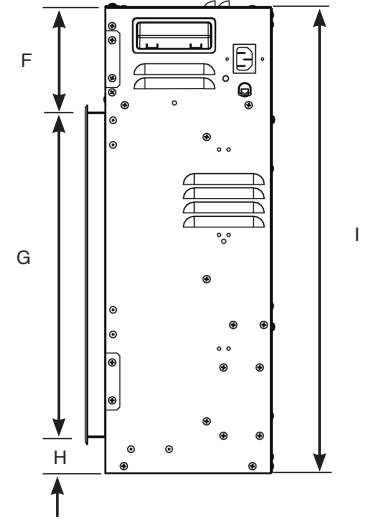

TECHNICAL SPECIFICATION

eSTUDIO 60R	eSTUDIO 85R	eSTUDIO 105R	eSTUDIO 135R	eSTUDIO 165R
223-403	223-417	223-439	223-465	223-476

	A	B	C	D	E	F	G	H	I	J	K	L
eStudio 60R	600	600	628	688	628	112	614	38	764	204	614	225
eStudio 85R	836	330	864	924	358	112	344	38	494	175	850	196
eStudio 105R	1036	330	1064	1124	358	112	344	38	494	175	1050	196
eStudio 135R	1336	330	1364	1424	358	112	344	38	494	175	1350	196
eStudio 165R	1574	330	1602	1662	358	112	344	38	494	175	1588	196