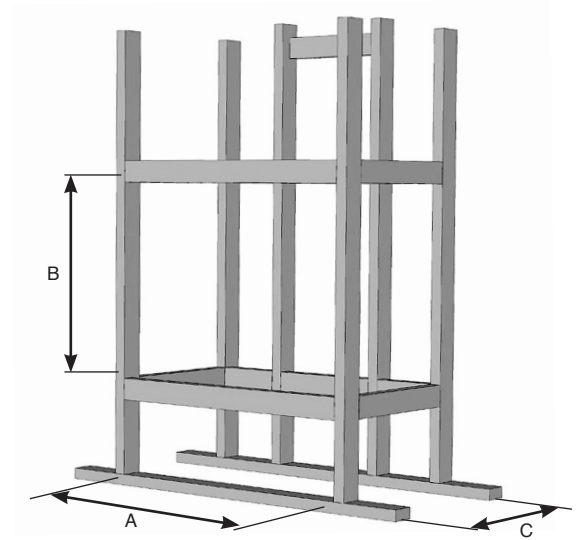

INSTALLATION INSTRUCTIONS

CAVITY CONSTRUCTION